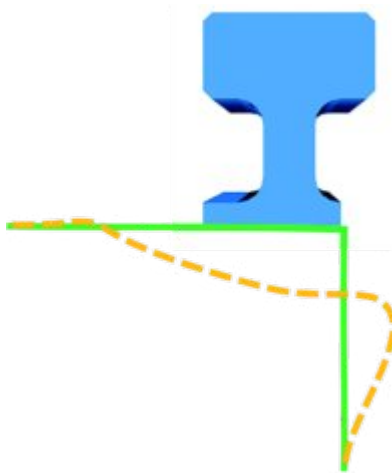

Glue Puller GP2 (7510)

Glue Puller (7500)

Speedline

Speedline 8 (8mm)

For small dents

Speedline with an R

For round areas

Speedline 16 (16mm)

For edges and body lines

Speedline 24 (8mm)

For large dents
or high pulling strength

Speedline Sets

Speedline Set (4400)

- Speedline Puller Speedline
 - Pack Speedline Pulling
- Element S Speedline Bit M6
 - Pull Knob Round
 - Pull Knob Big Round
 - 5 x Pull Knob Flat
 - Pull Knob Big Flat
 - Pull Knob GT15
 - Pull Knob GT25
 - Pull Knob HT15
 - Pull Knob HT 20
 - Pull Knob HT30
 - Power Knob
 - Knock Down
 - Beige Glue
 - Glue Gun