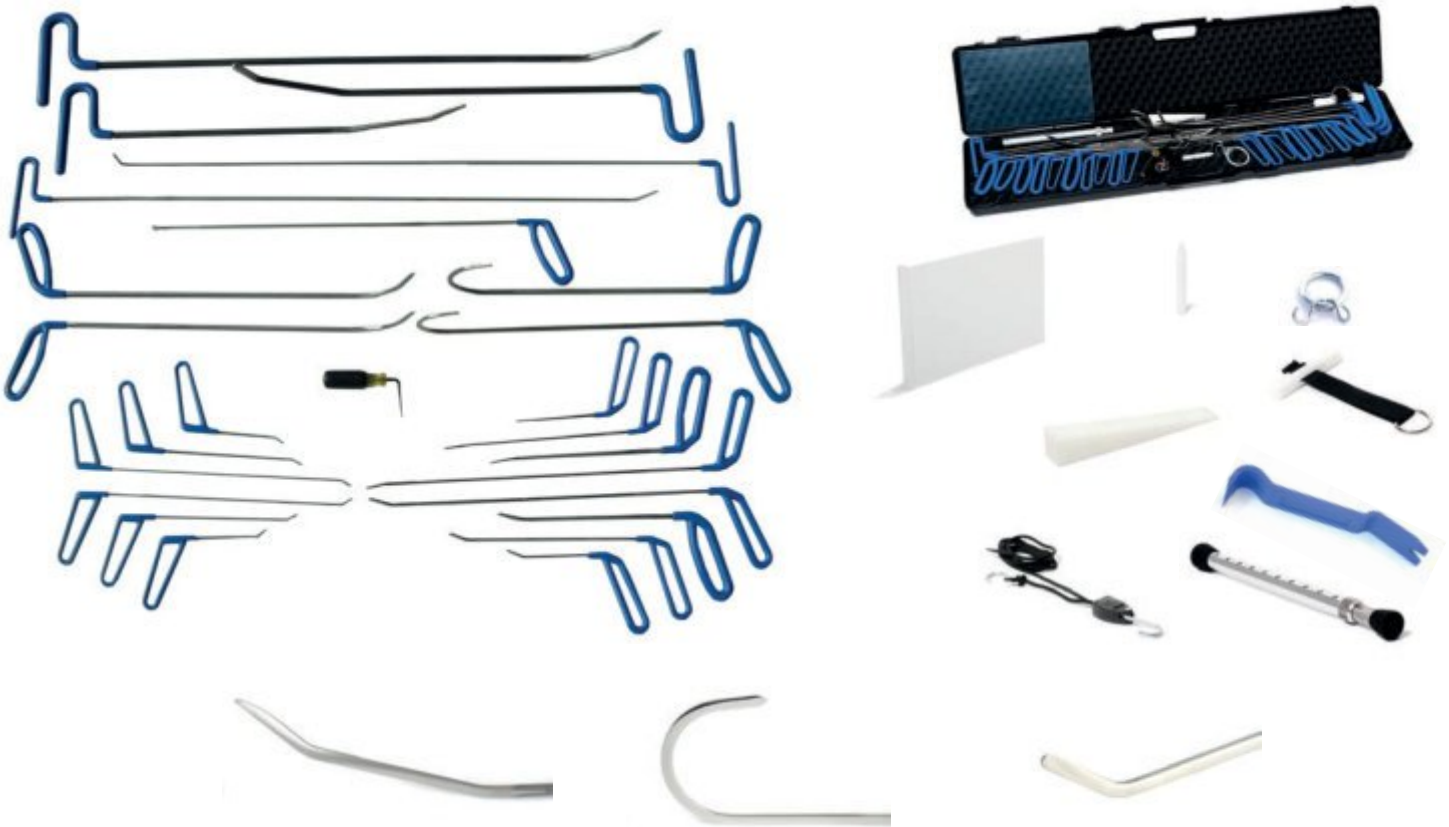

9 Piece Pro Set (8000)

BEA Soft Push System

BEA I

Tips

BEA II & BEA III

Tips

AVAILABLE SETS

SPS Full Set (9000)