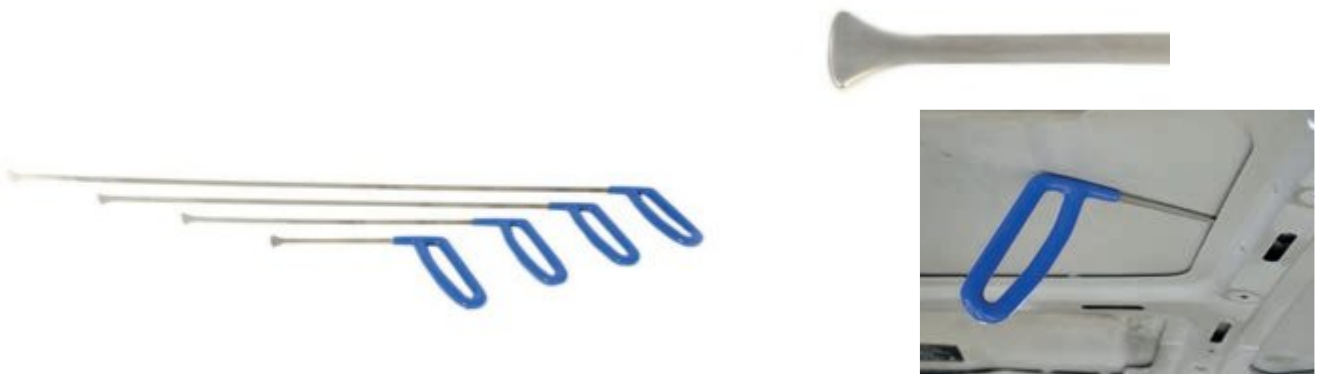

4 Piece Whale Tail Set (8040)